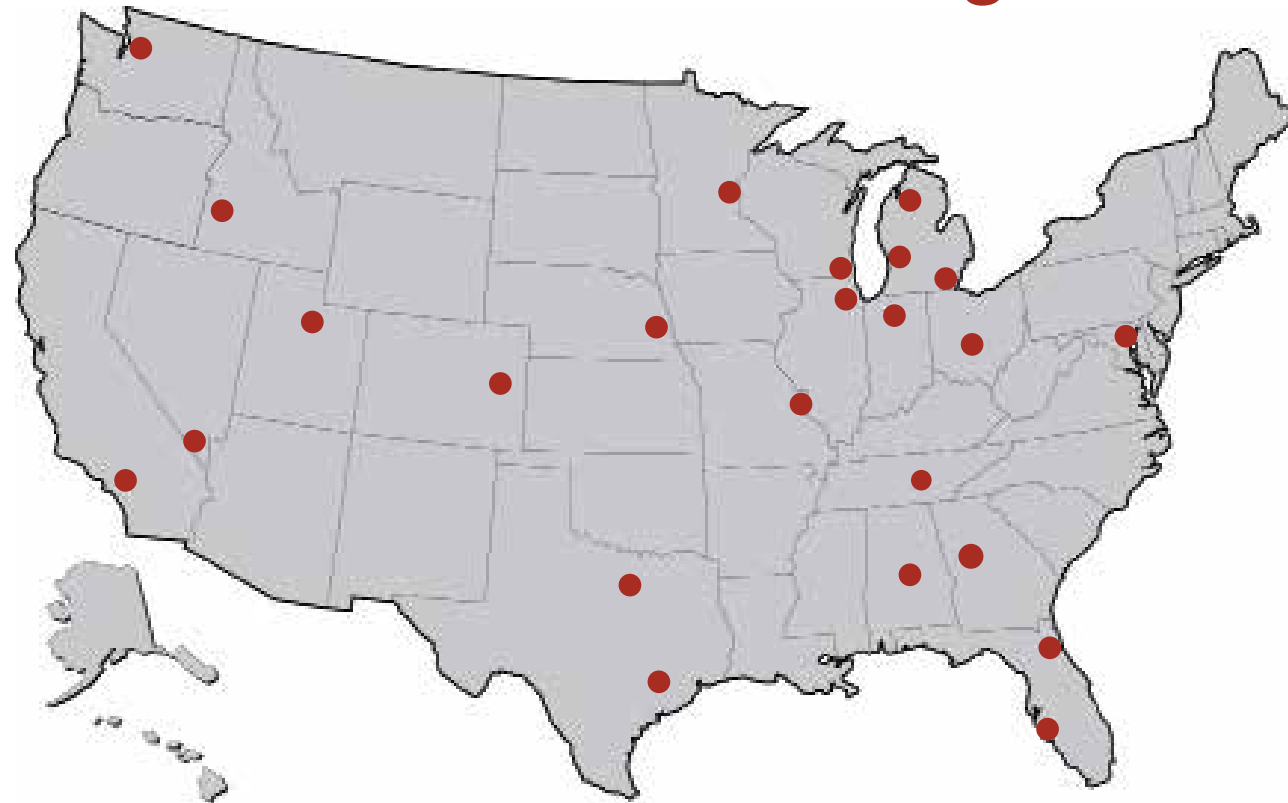

WELLER REMAN CENTER
1500 GEZON PARKWAY SW
GRAND RAPIDS, MI 49509

CHANGE SERVICE REQUESTED

WHEN QUALITY MATTERS

Nationwide Coverage!

www.wellertruck.com

THE WELLER REMAN NETWORK

100% Associate Owned

WELLER

The Nations Complete Drivetrain Program

In Stock and Available

Weller Reman Center

www.wellertruck.com

Grand Rapids, MI	616-724-2000
Atlanta, GA	404-768-9577
Baltimore, MD	410-553-0443
Birmingham, AL	205-685-0777
Boise, ID	208-331-1061
Chicago, IL	708-974-9919
Columbus, OH	614-771-9500
Detroit, MI	248-473-1900
Dallas, TX	972-258-0460
Gaylord, MI	989-731-6700
Houston, TX	281-442-8855
Jacksonville, FL	904-757-0777
Las Vegas, NV	702-638-8222
Los Angeles, CA	909-356-8322
Milwaukee, WI	414-354-6400
Minneapolis, MN	763-424-3800
Nashville, TN	615-264-2750
Omaha, NE	402-597-9000
South Bend, IN	574-237-1000
St. Louis, MO	314-692-2227
Tampa, FL	813-685-6100
Salt Lake City, UT	801-886-0100
Seattle, WA	253-872-0321

Drive Train Industries

www.dti-inc.com

Denver, CO	303-292-5176
Albuquerque, NM	505-341-2332
Casper, WY	307-266-4390
Colorado Springs, CO	719-531-7933
Fort Collins, CO	970-493-3277
Gillette, WY	307-682-1809
Grand Junction, CO	970-243-4311
Greeley, CO	970-352-9004
Rock Springs, WY	307-352-3775